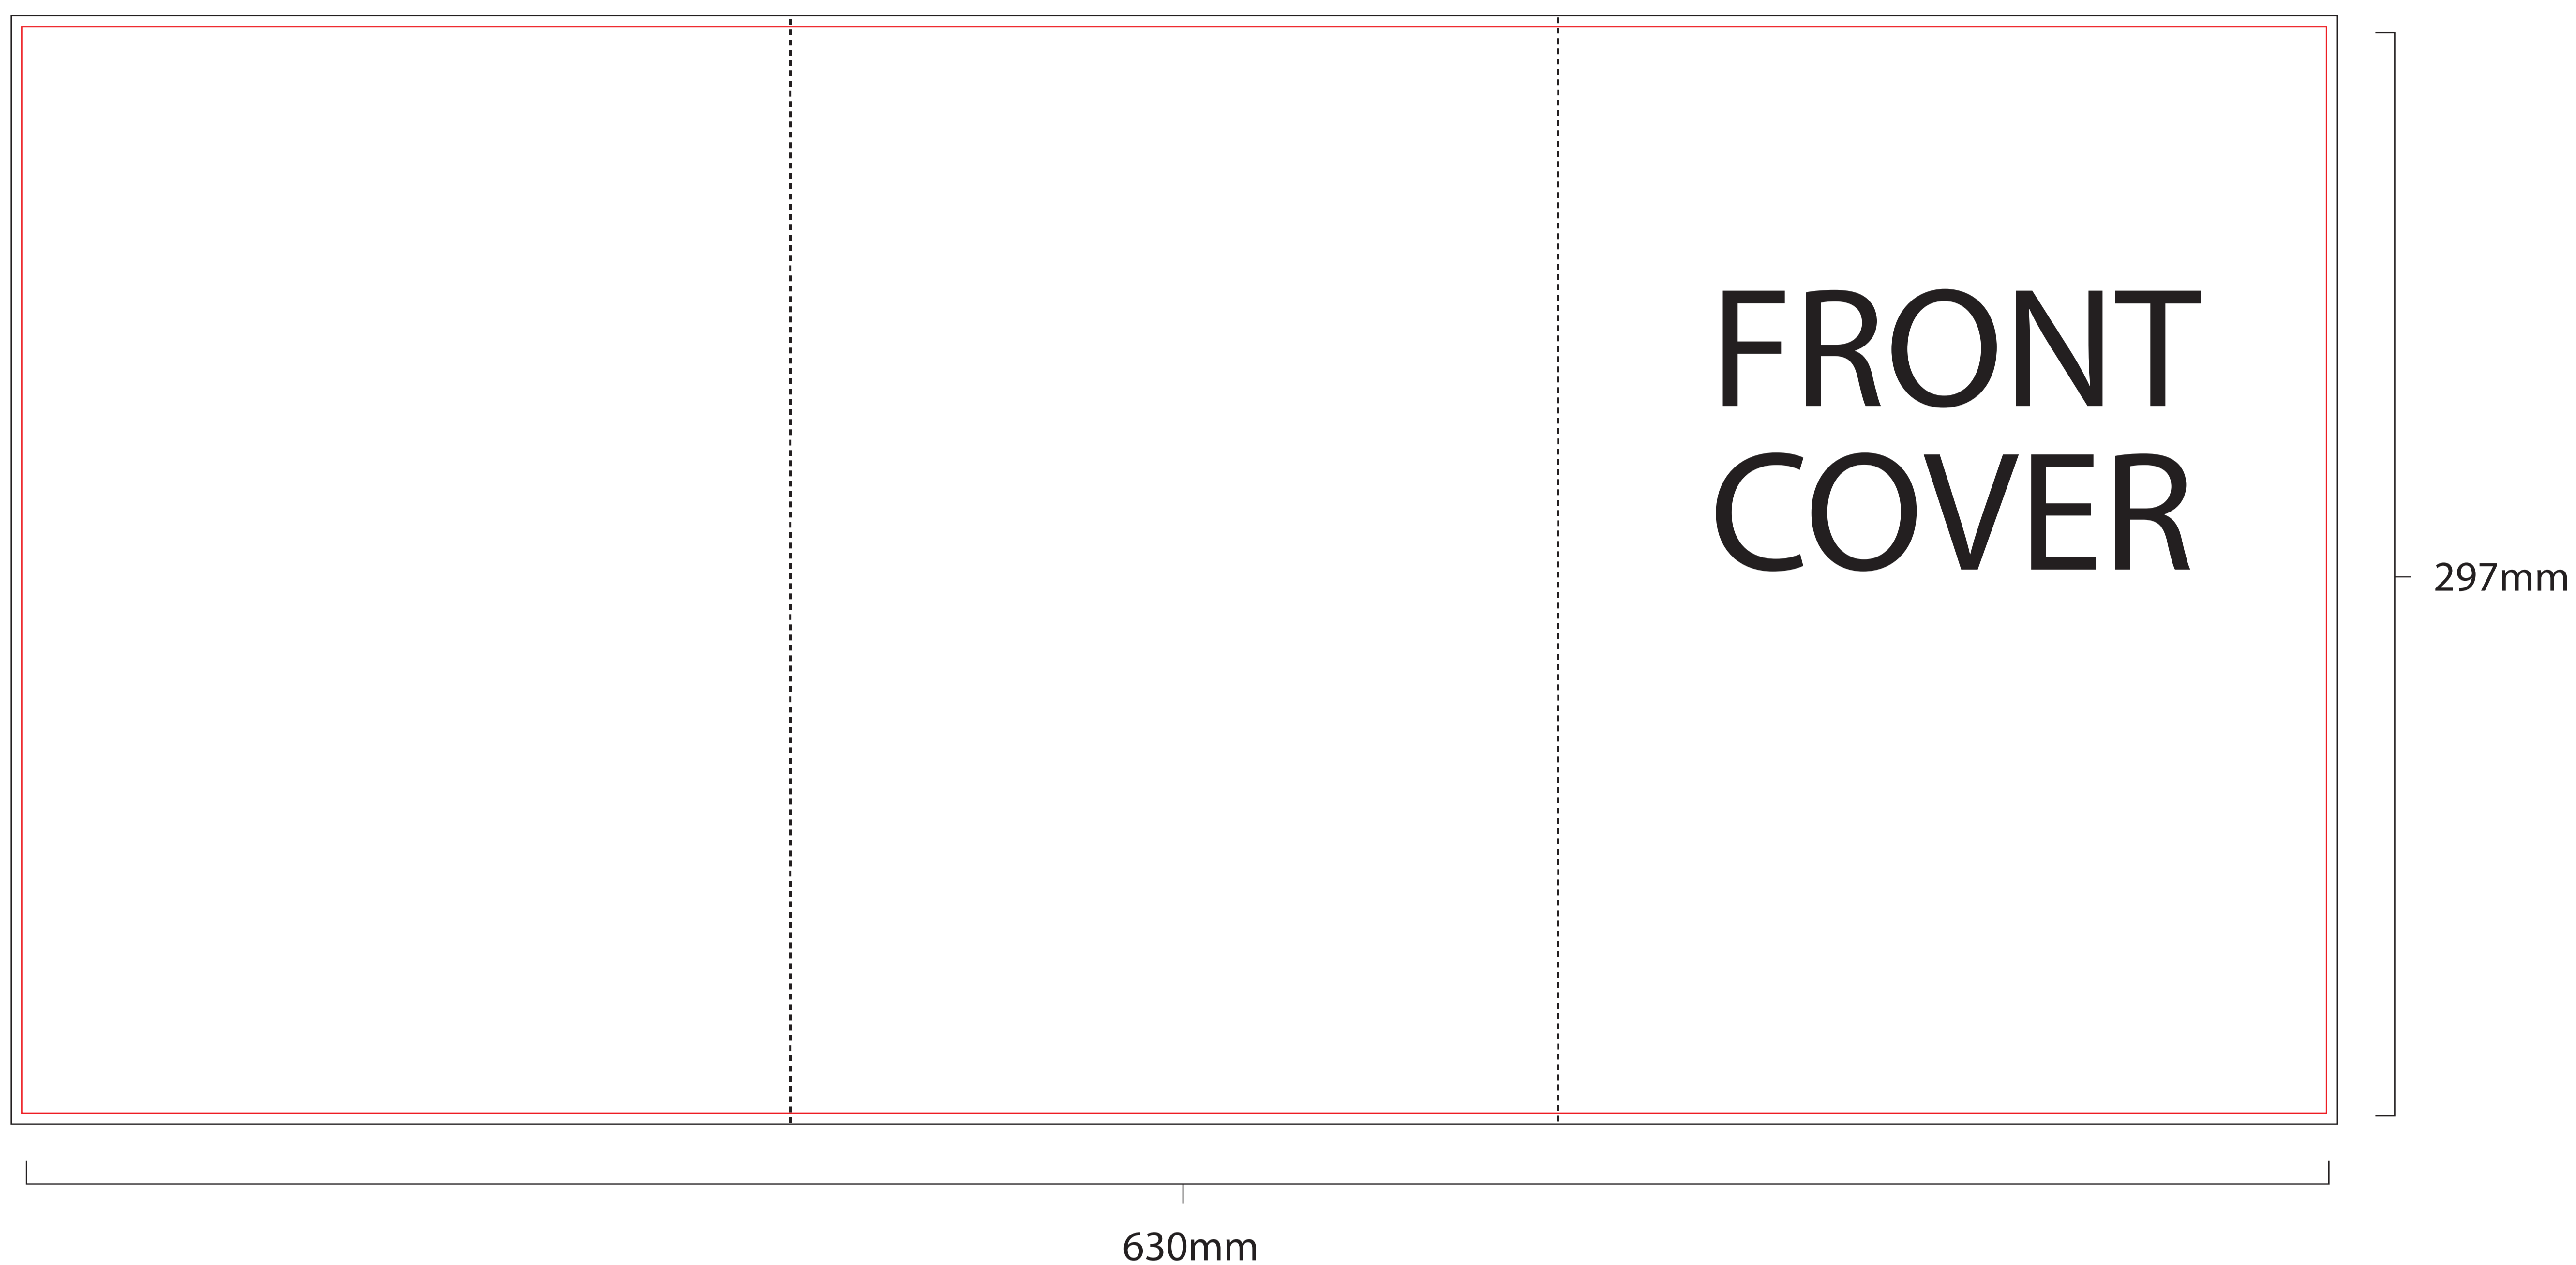

# 6pp A4 template (concertina fold)

NB: All artwork for print should be set up with a 3mm bleed on all edges

## OUTER

## INNER

-  = CROP
-  = BLEED
-  = FOLD