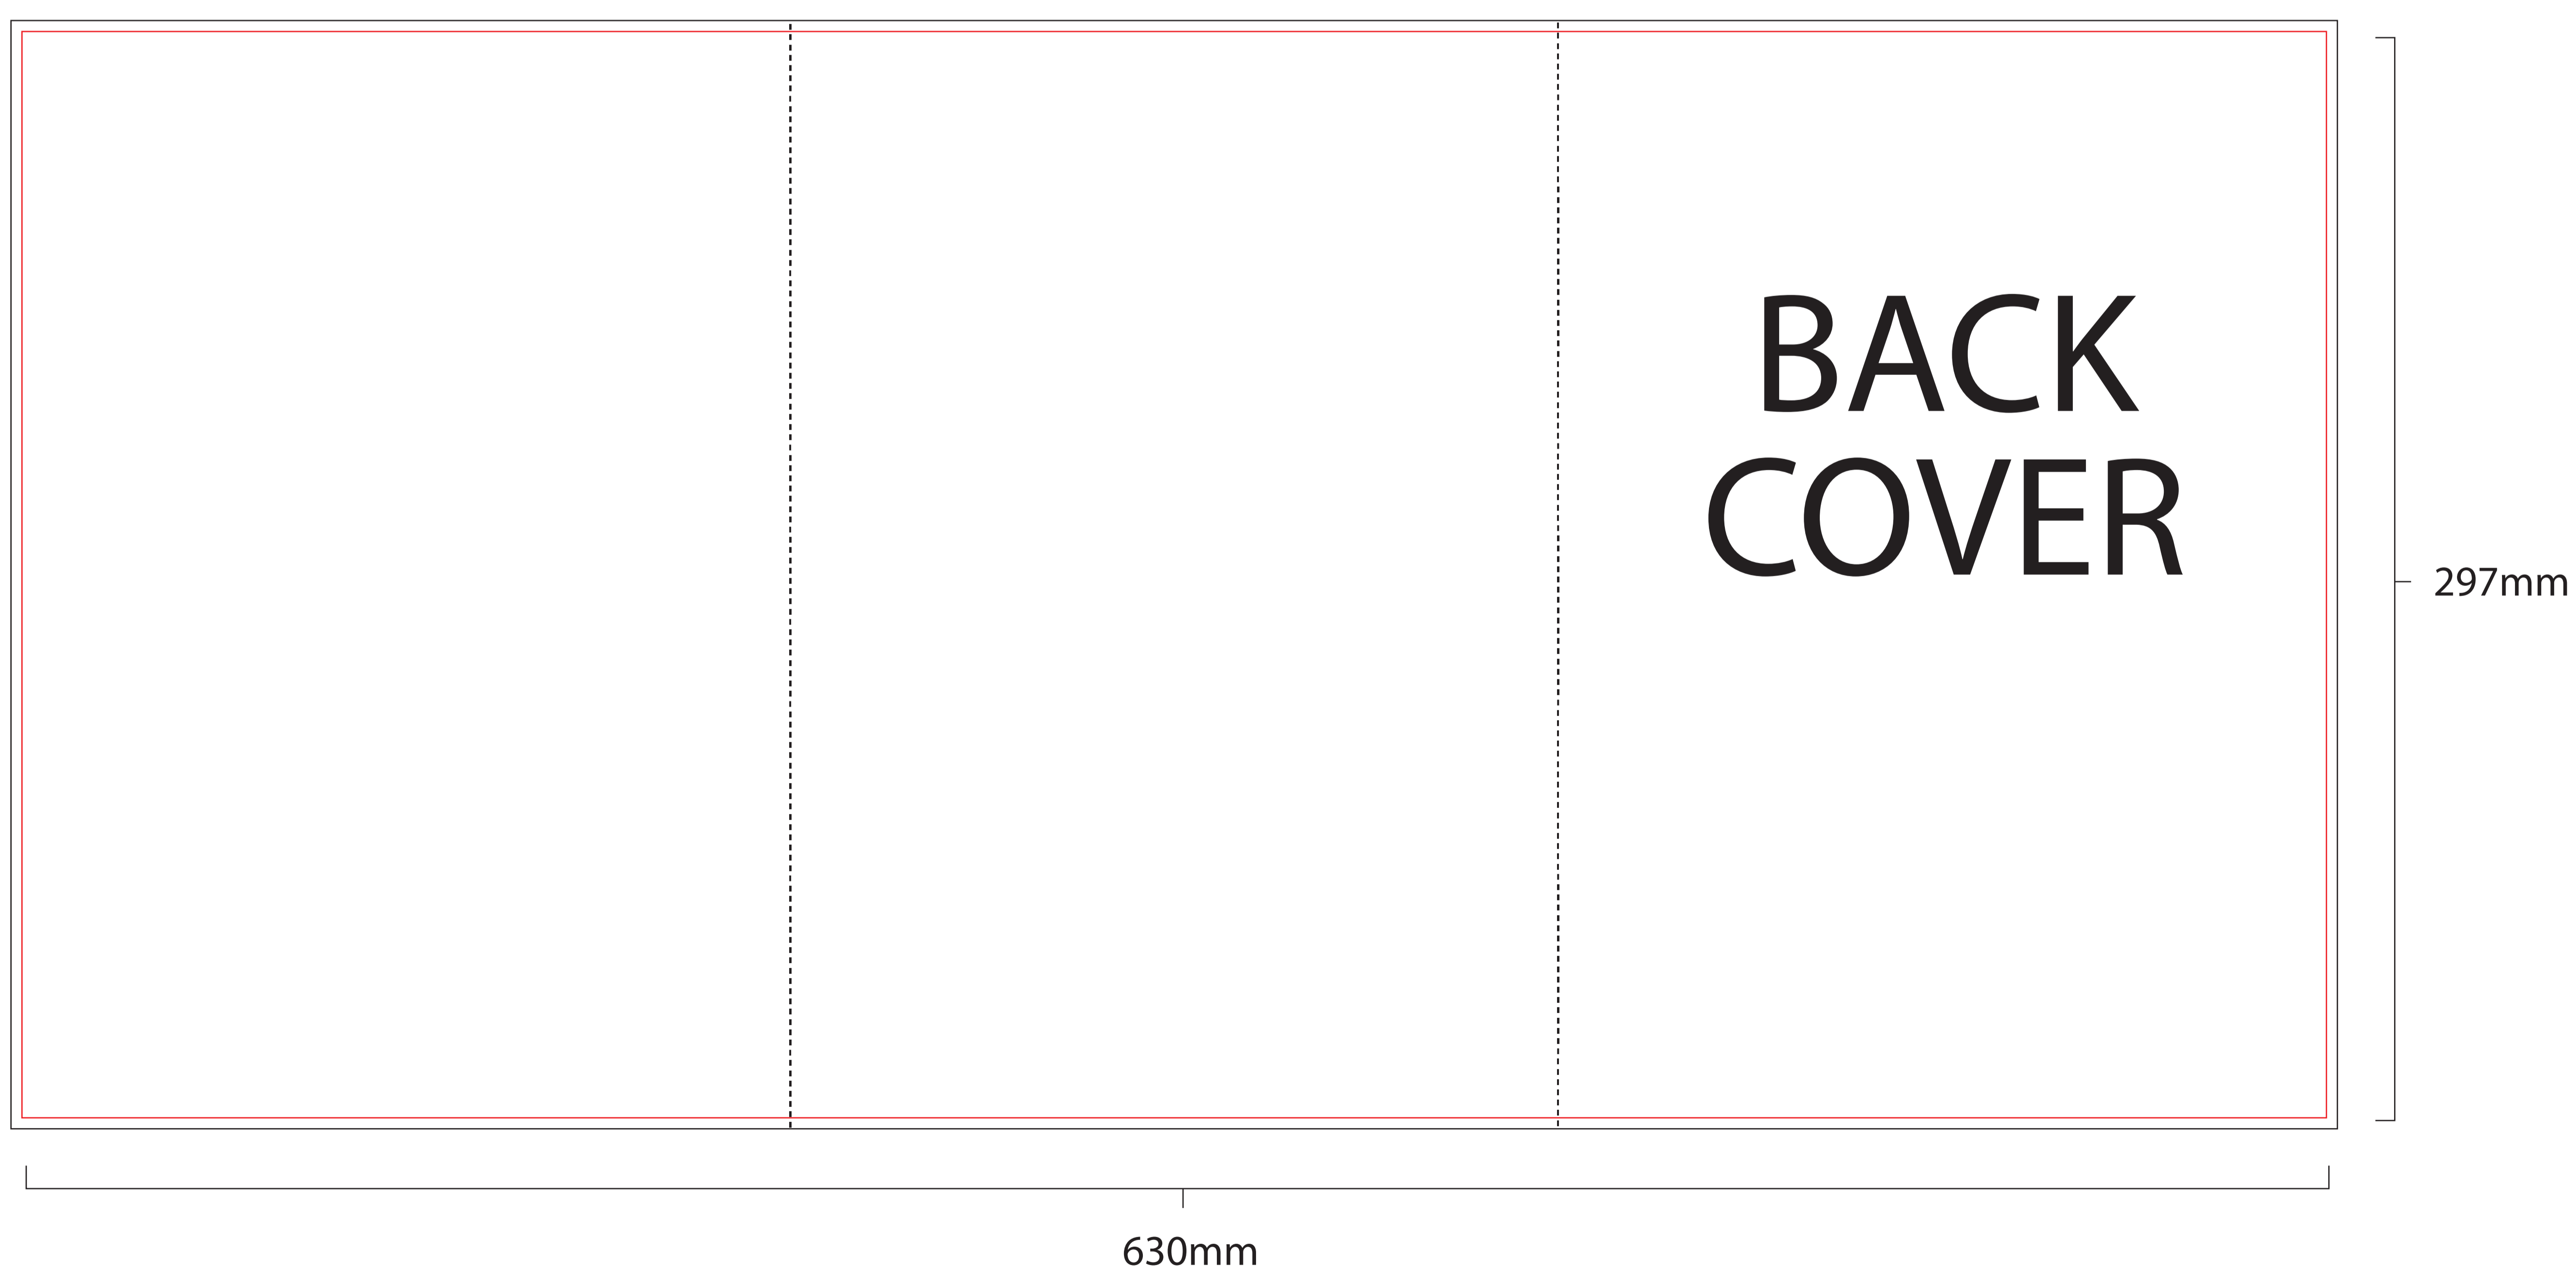

# 6pp A4 template (concertina fold)

NB: All artwork for print should be set up with a 3mm bleed on all edges

## OUTER

## INNER

-  = CROP
-  = BLEED
-  = FOLD