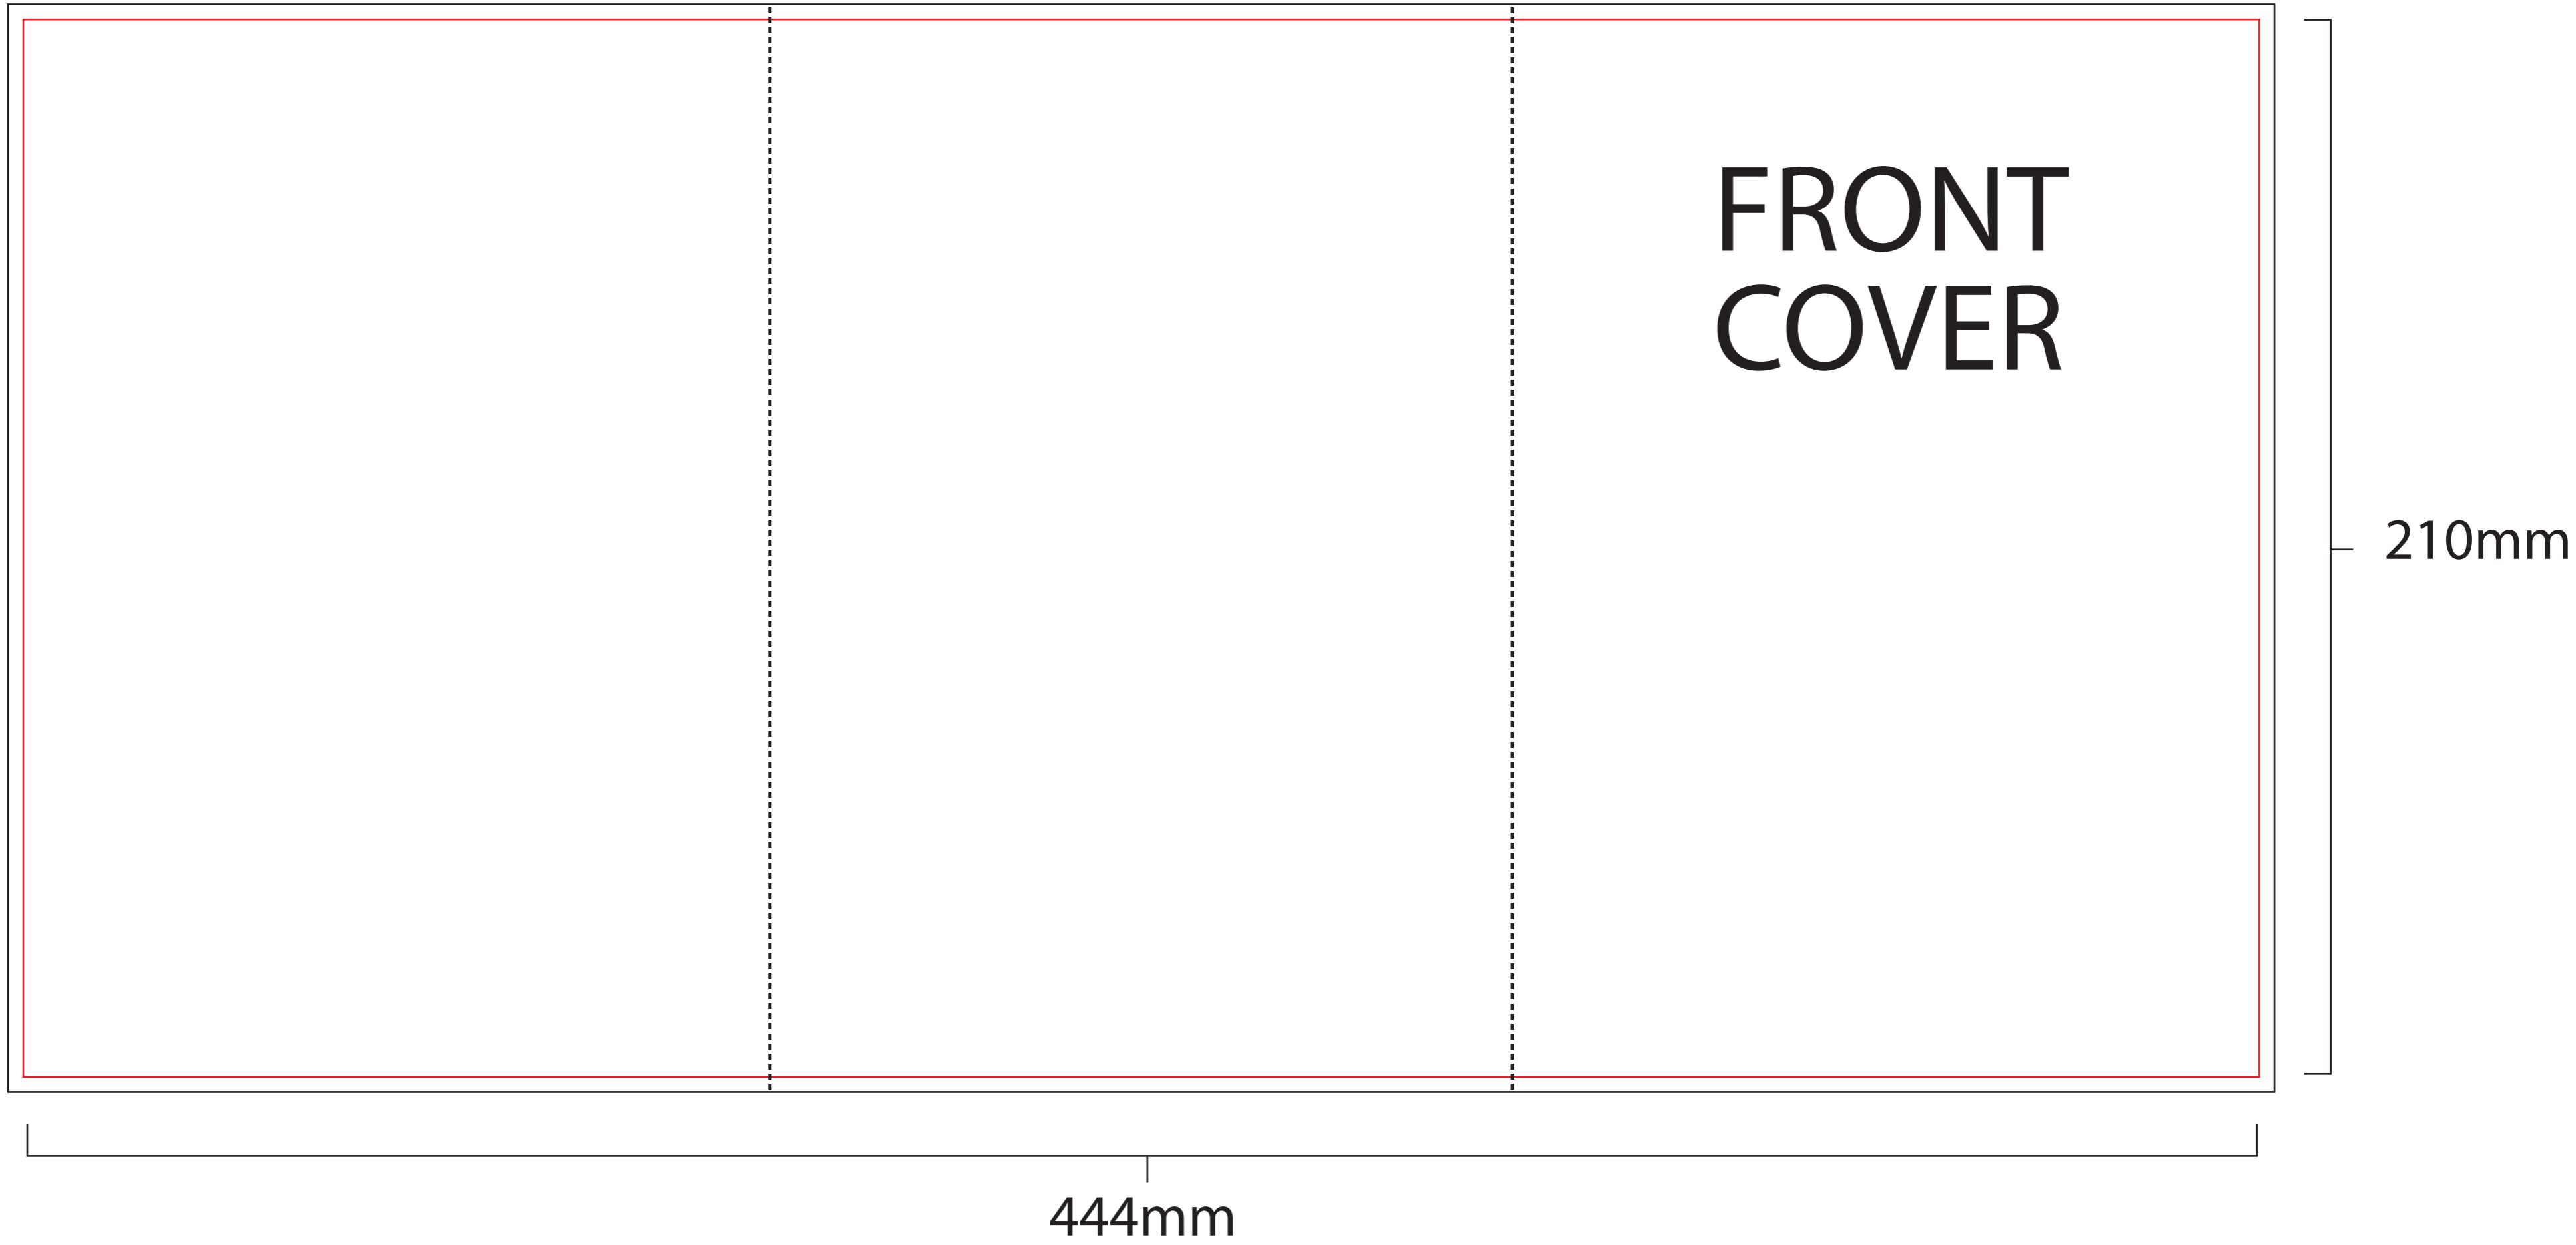

6pp A5 template (concertina fold)

NB: All artwork for print should be set up with a 3mm bleed on all edges

OUTER

INNER