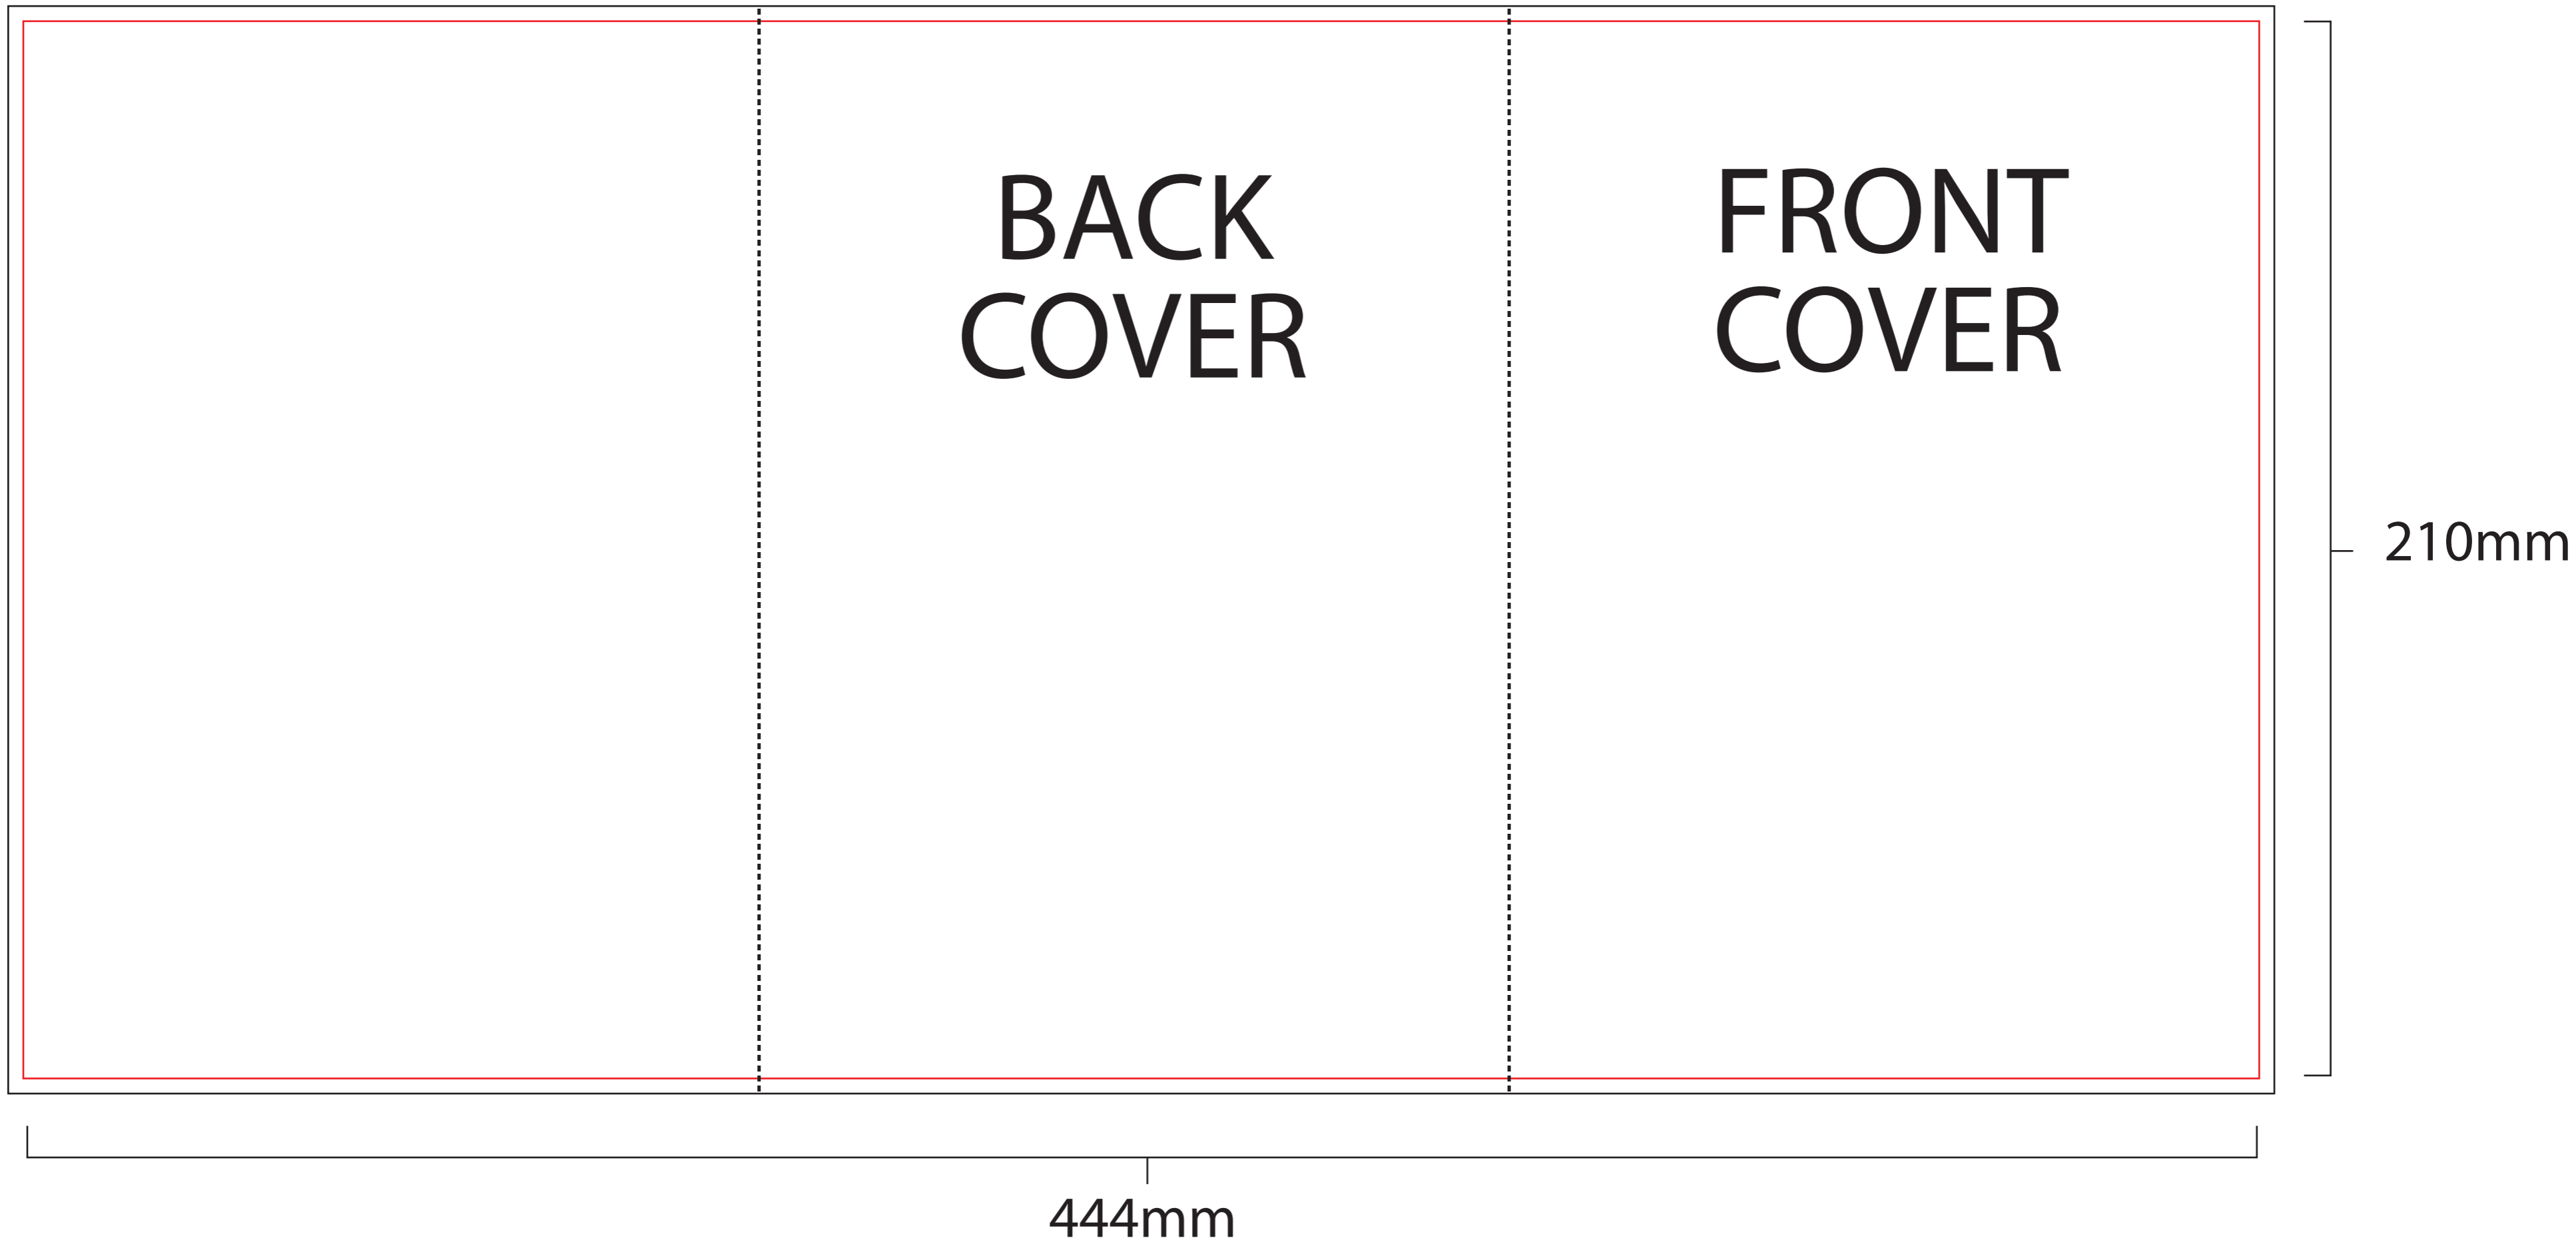

# 6pp A5 template (roll fold)

NB: All artwork for print should be set up with a 3mm bleed on all edges

NB: Roll fold leaflets should NOT be set up with even panel widths. Please use the template for your designs

OUTER

INNER