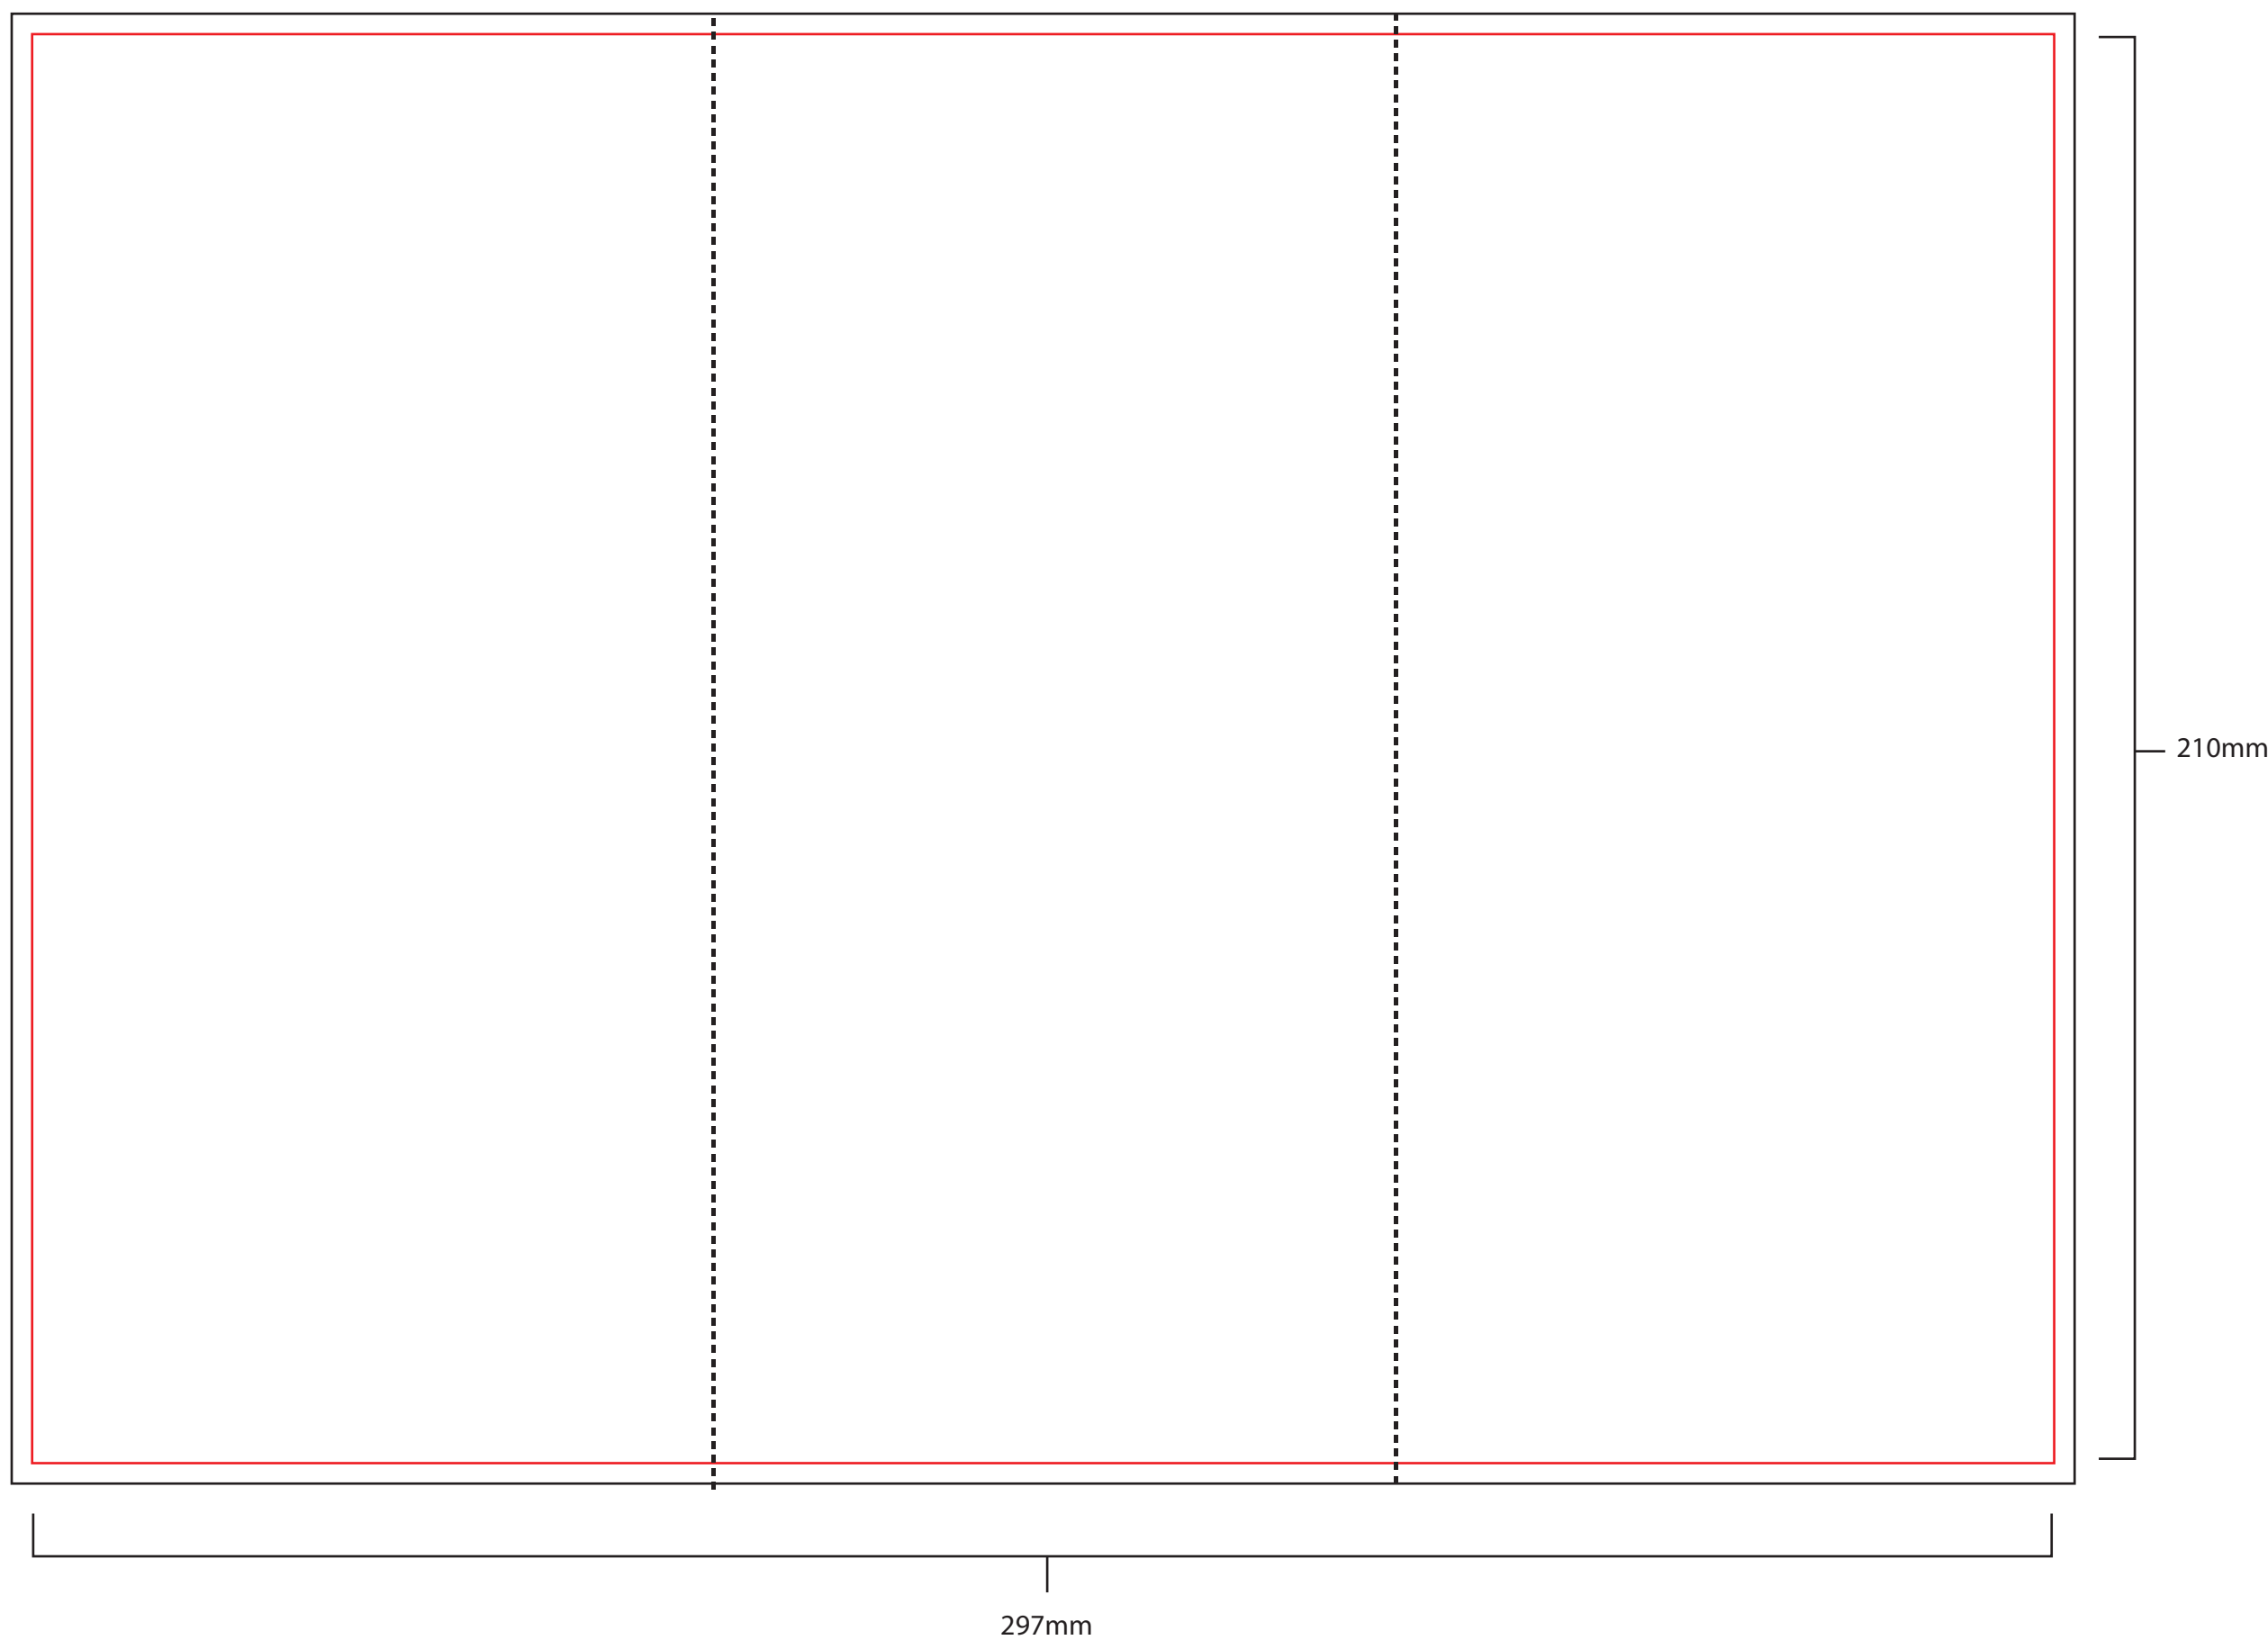

A4 folded to DL template (6pp DL - ROLL FOLD)

NB: All artwork for print should be set up with a 3mm bleed on all edges

NB: Roll fold leaflets should NOT be set up with even panel widths. Please use the template for your designs

OUTER

INNER

-  = CROP
-  = BLEED
-  = FOLD