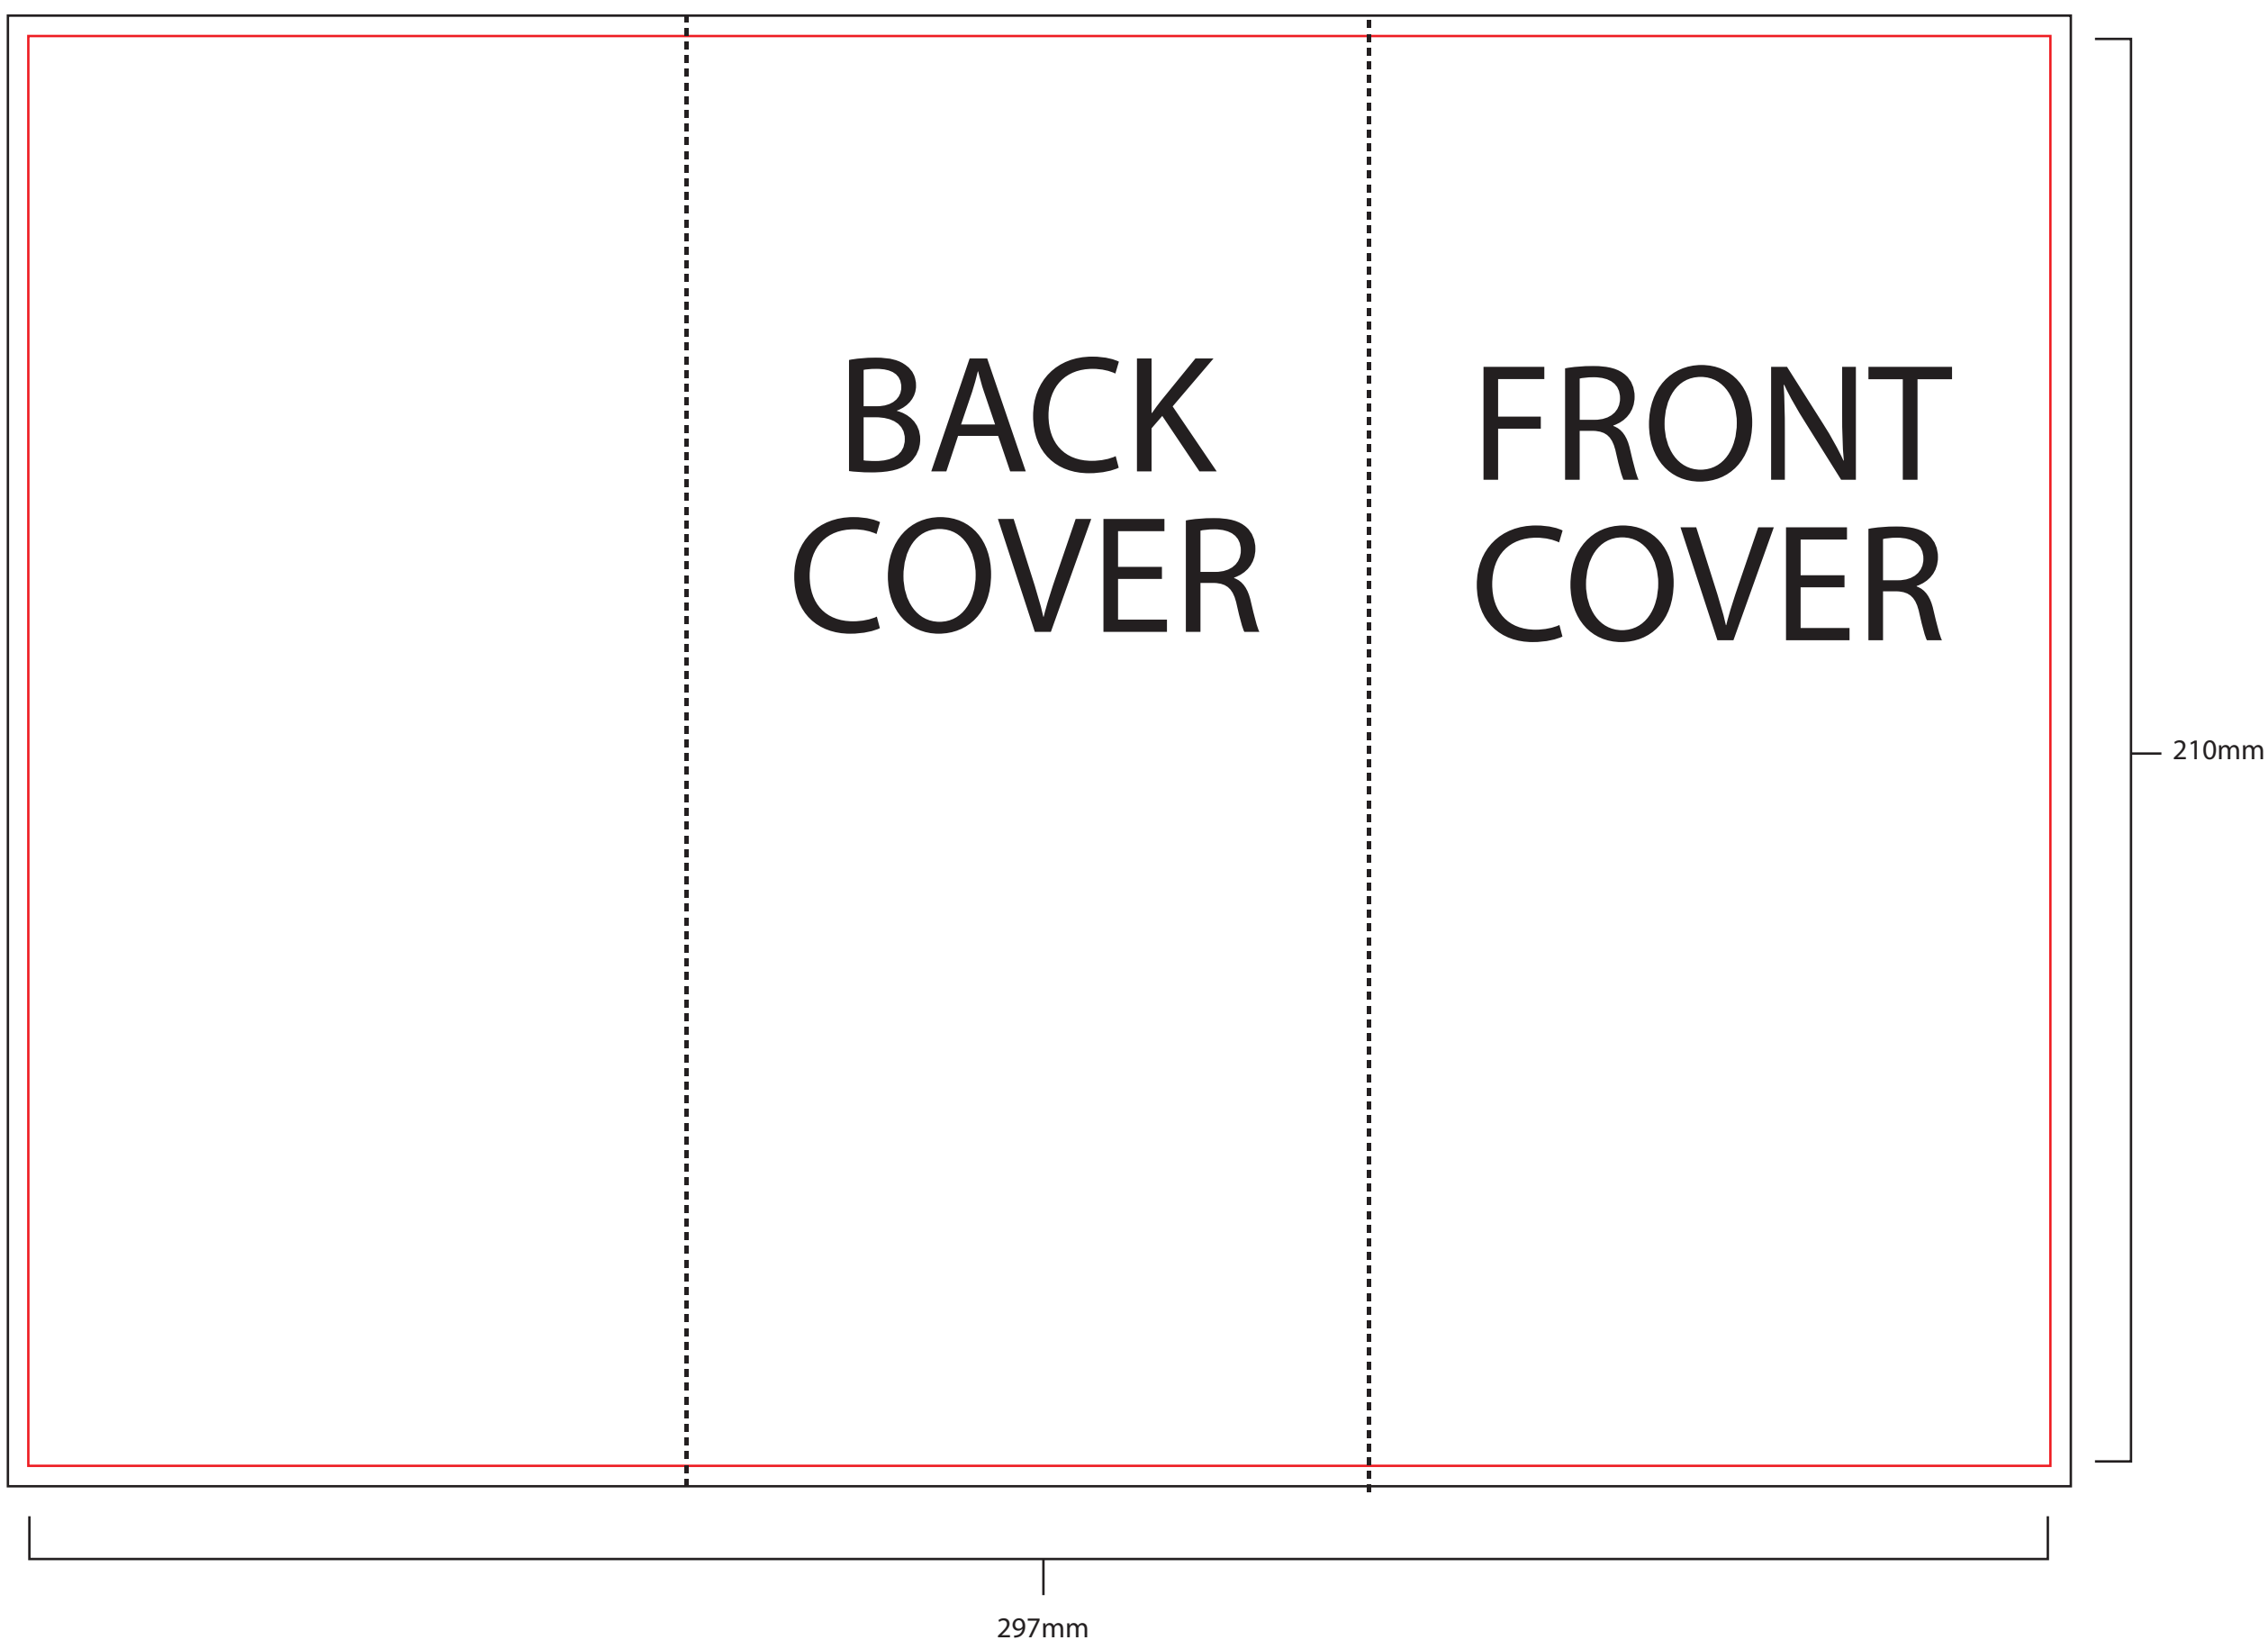

A4 folded to DL template (6pp DL - ROLL FOLD)

NB: All artwork for print should be set up with a 3mm bleed on all edges

NB: Roll fold leaflets should NOT be set up with even panel widths. Please use the template for your designs

OUTER

INNER

-  = CROP
-  = BLEED
-  = FOLD