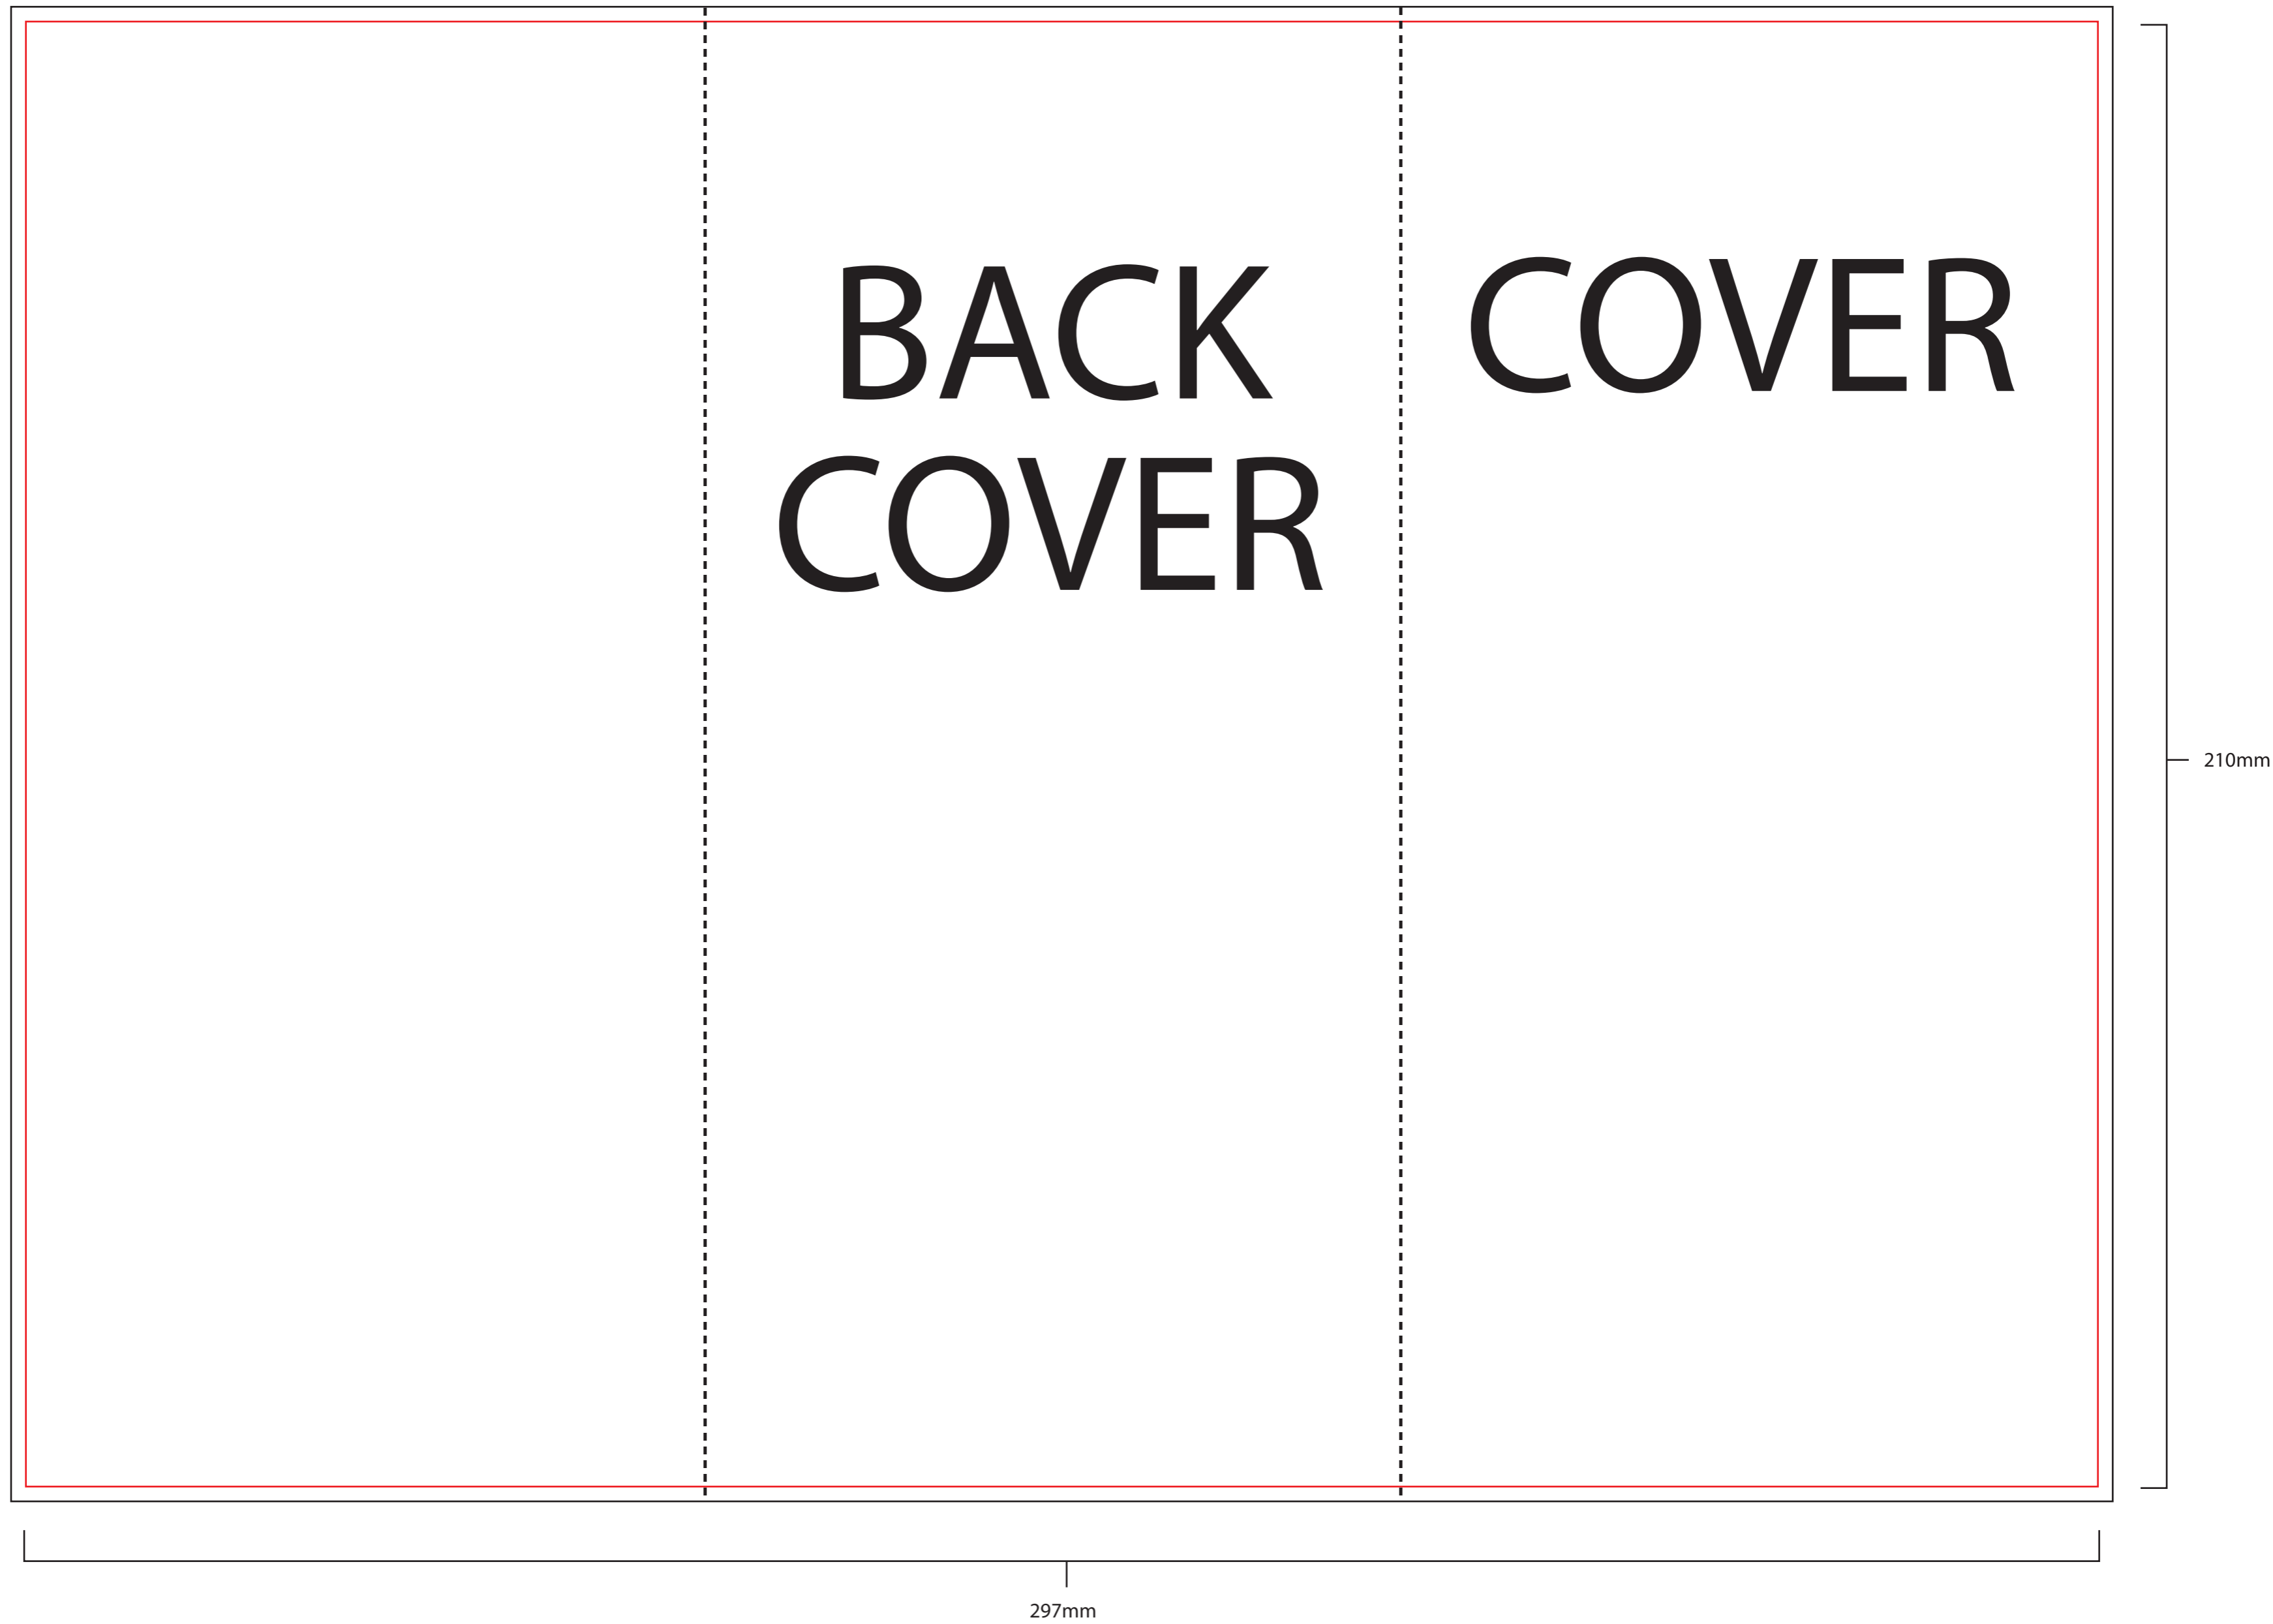

# A3 Trifold template (6pp 140X70 ROLL FOLD)

NB: All artwork for print should be set up with a 3mm bleed on all edges

NB: Roll fold leaflets should NOT be set up with even panel widths. Please use the template for your designs

## OUTER

## INNER