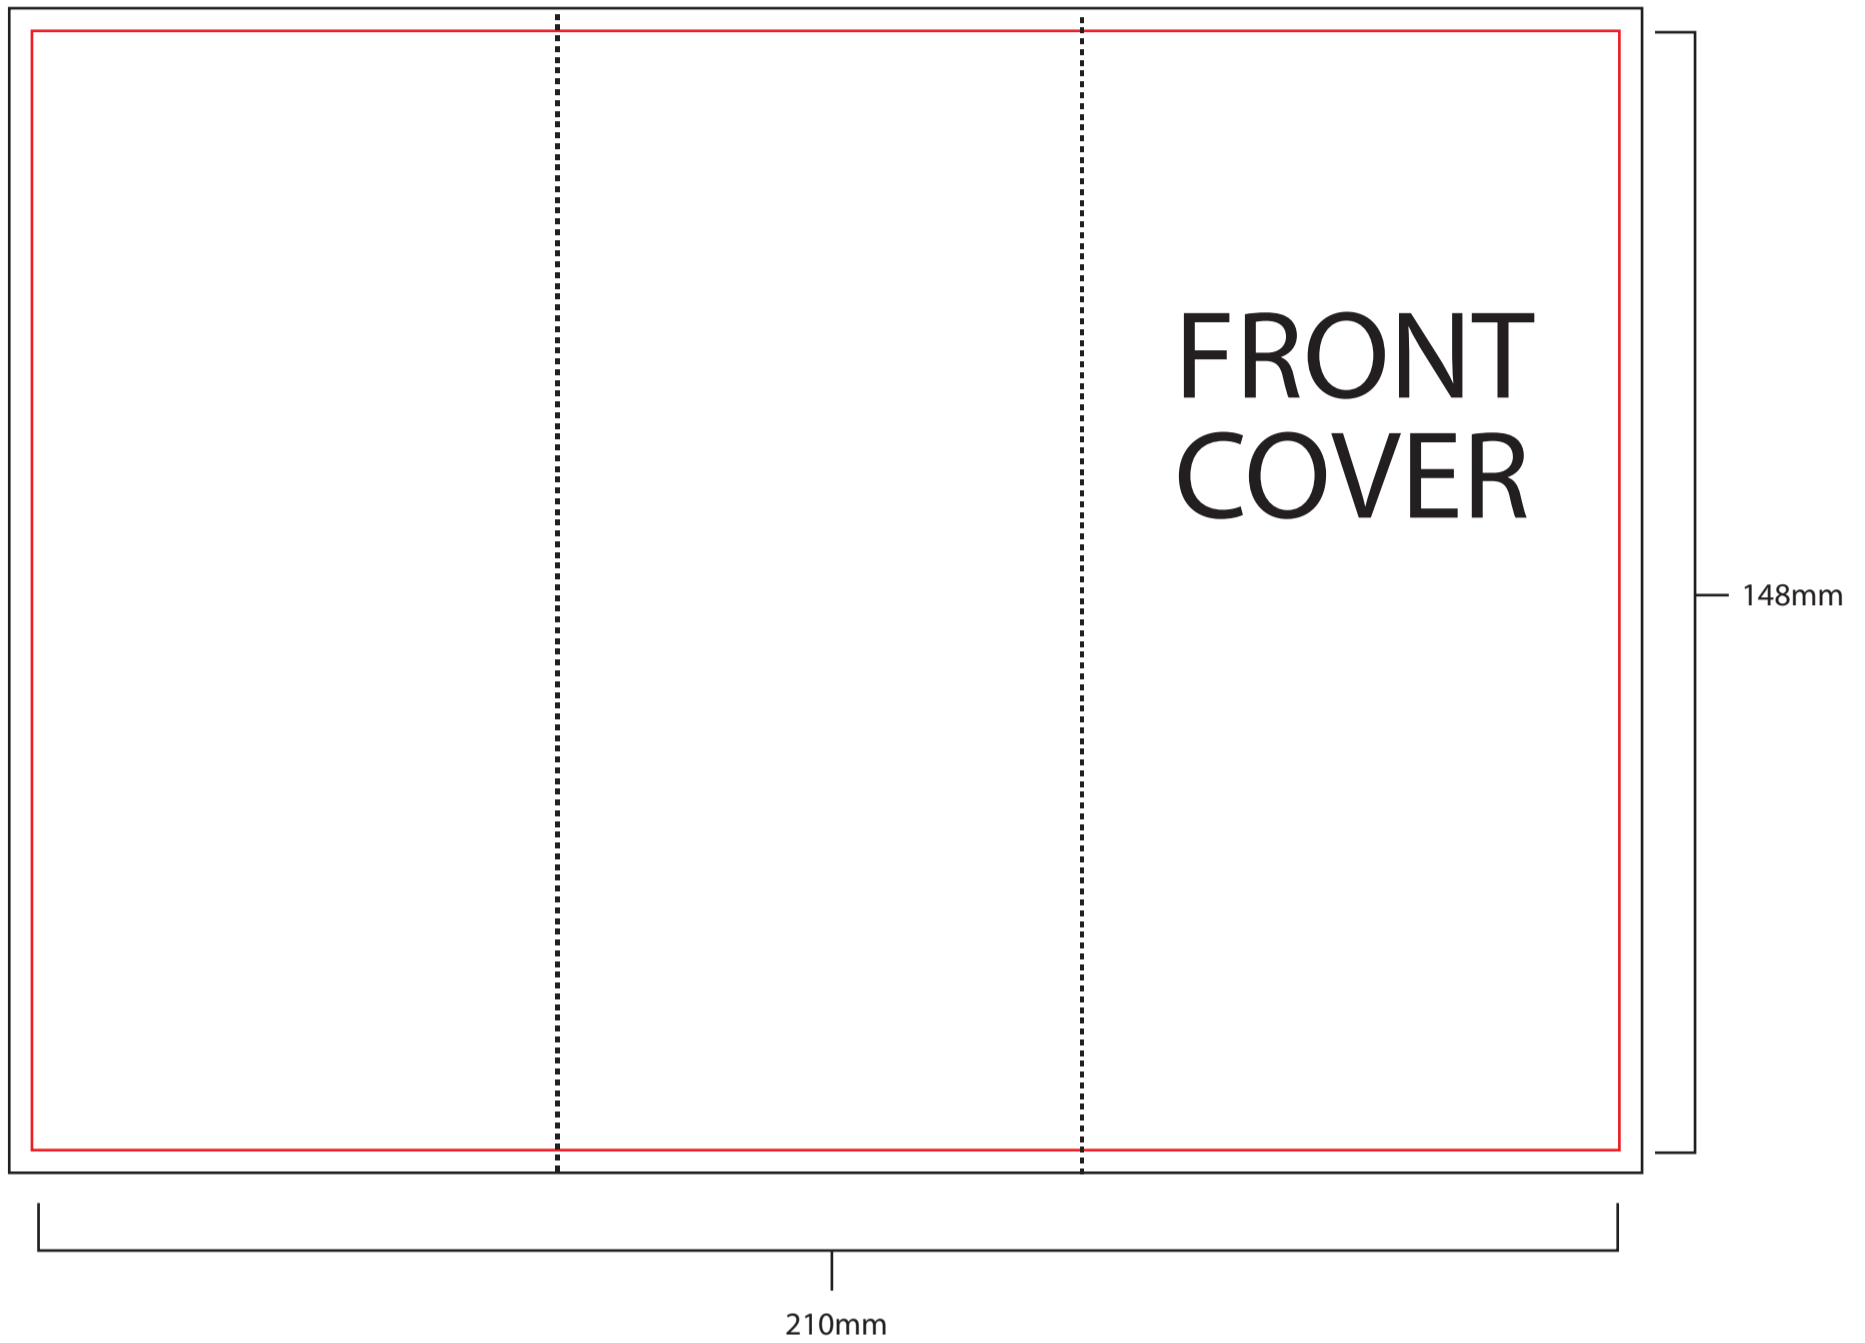

A5 folded to 1/3 A5 template (Concertina fold)

NB: All artwork for print should be set up with a 3mm bleed on all edges

OUTER

INNER