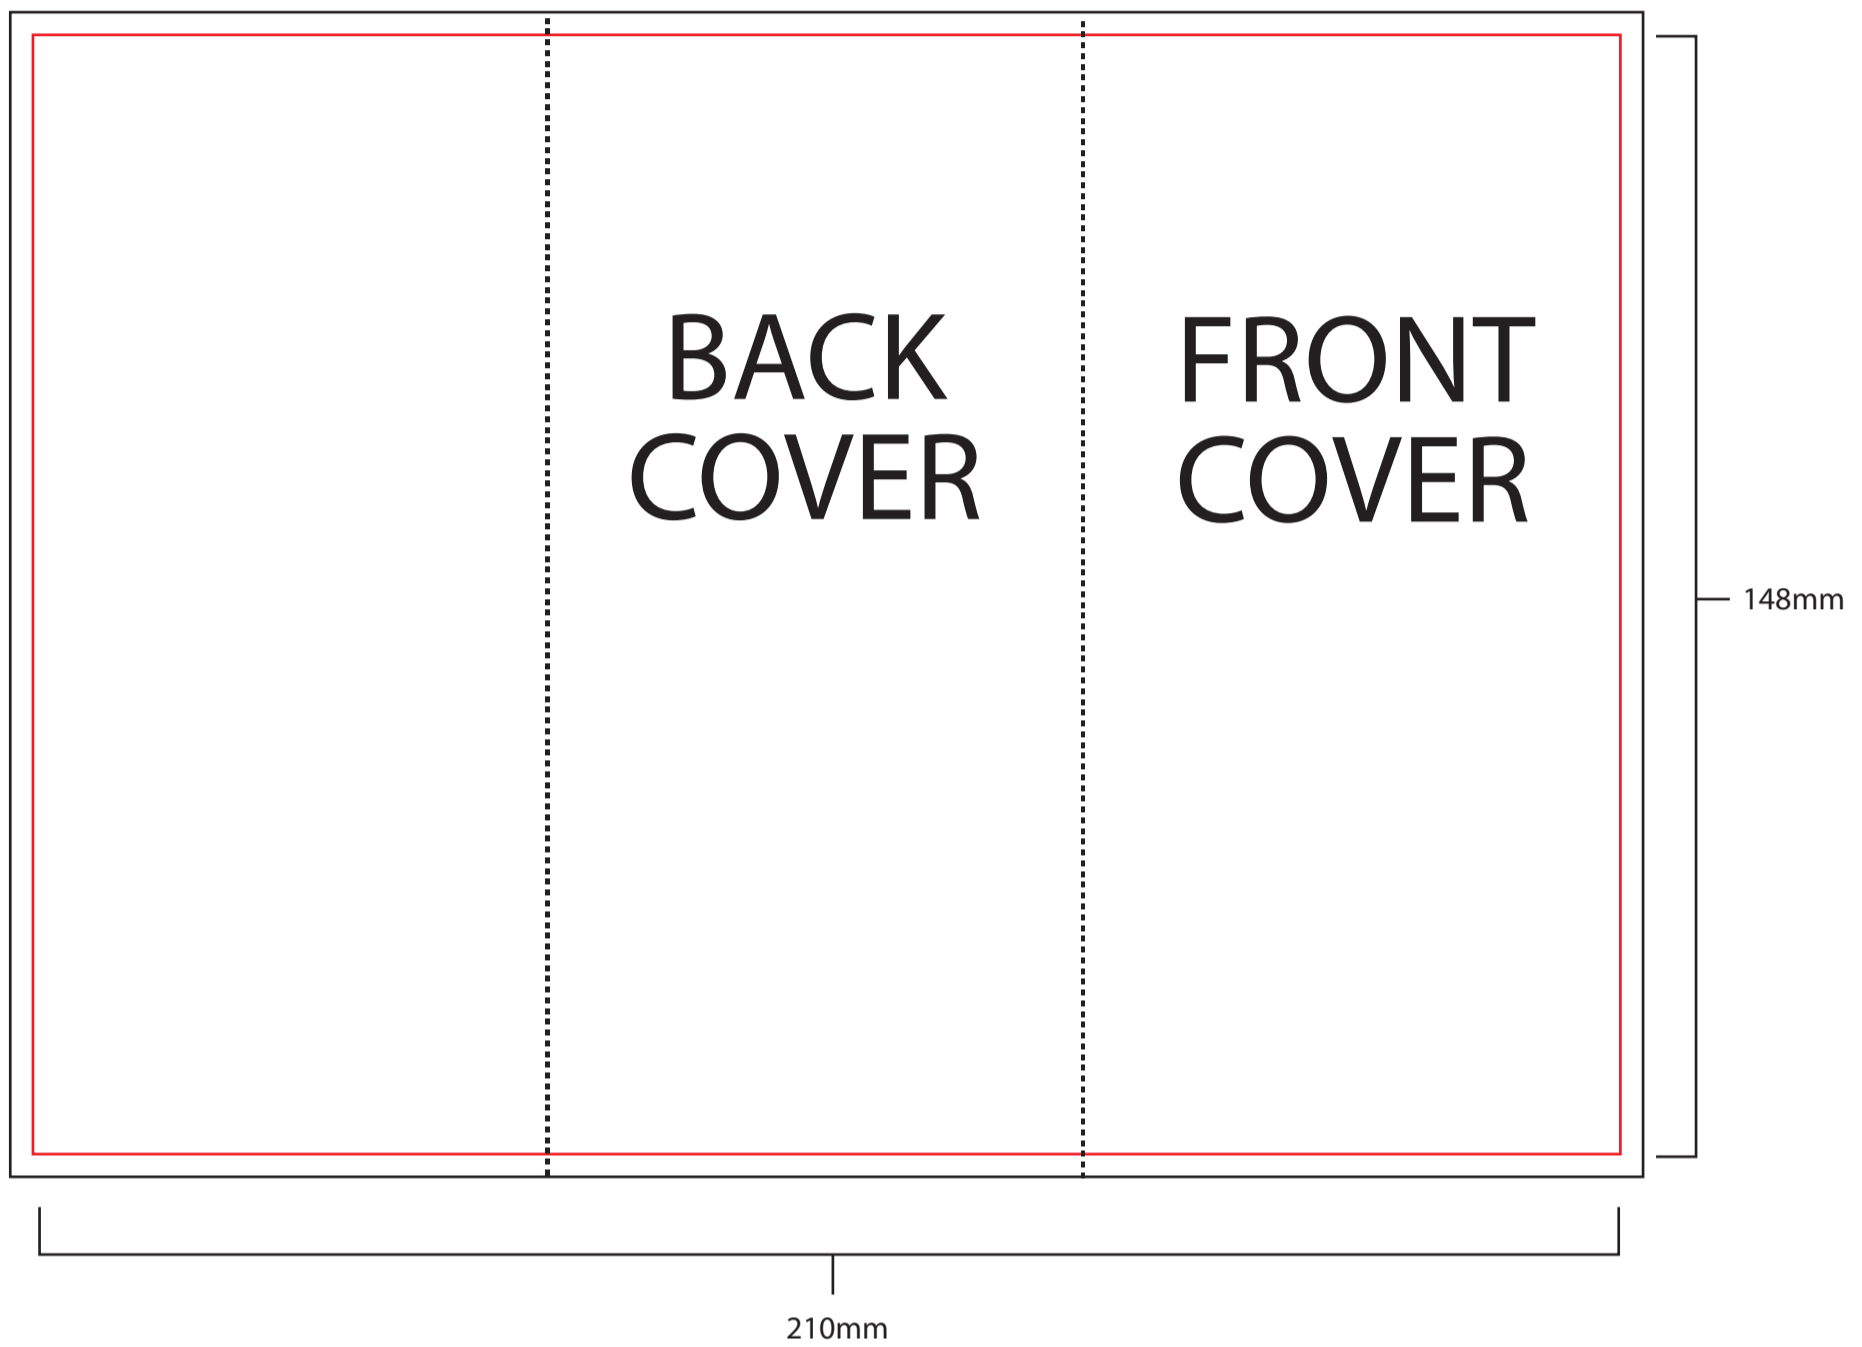

A5 folded to 1/3 A5 template (Roll fold)

NB: All artwork for print should be set up with a 3mm bleed on all edges

NB: Roll fold leaflets should NOT be set up with even panel widths. Please use the template for your designs

OUTER

INNER